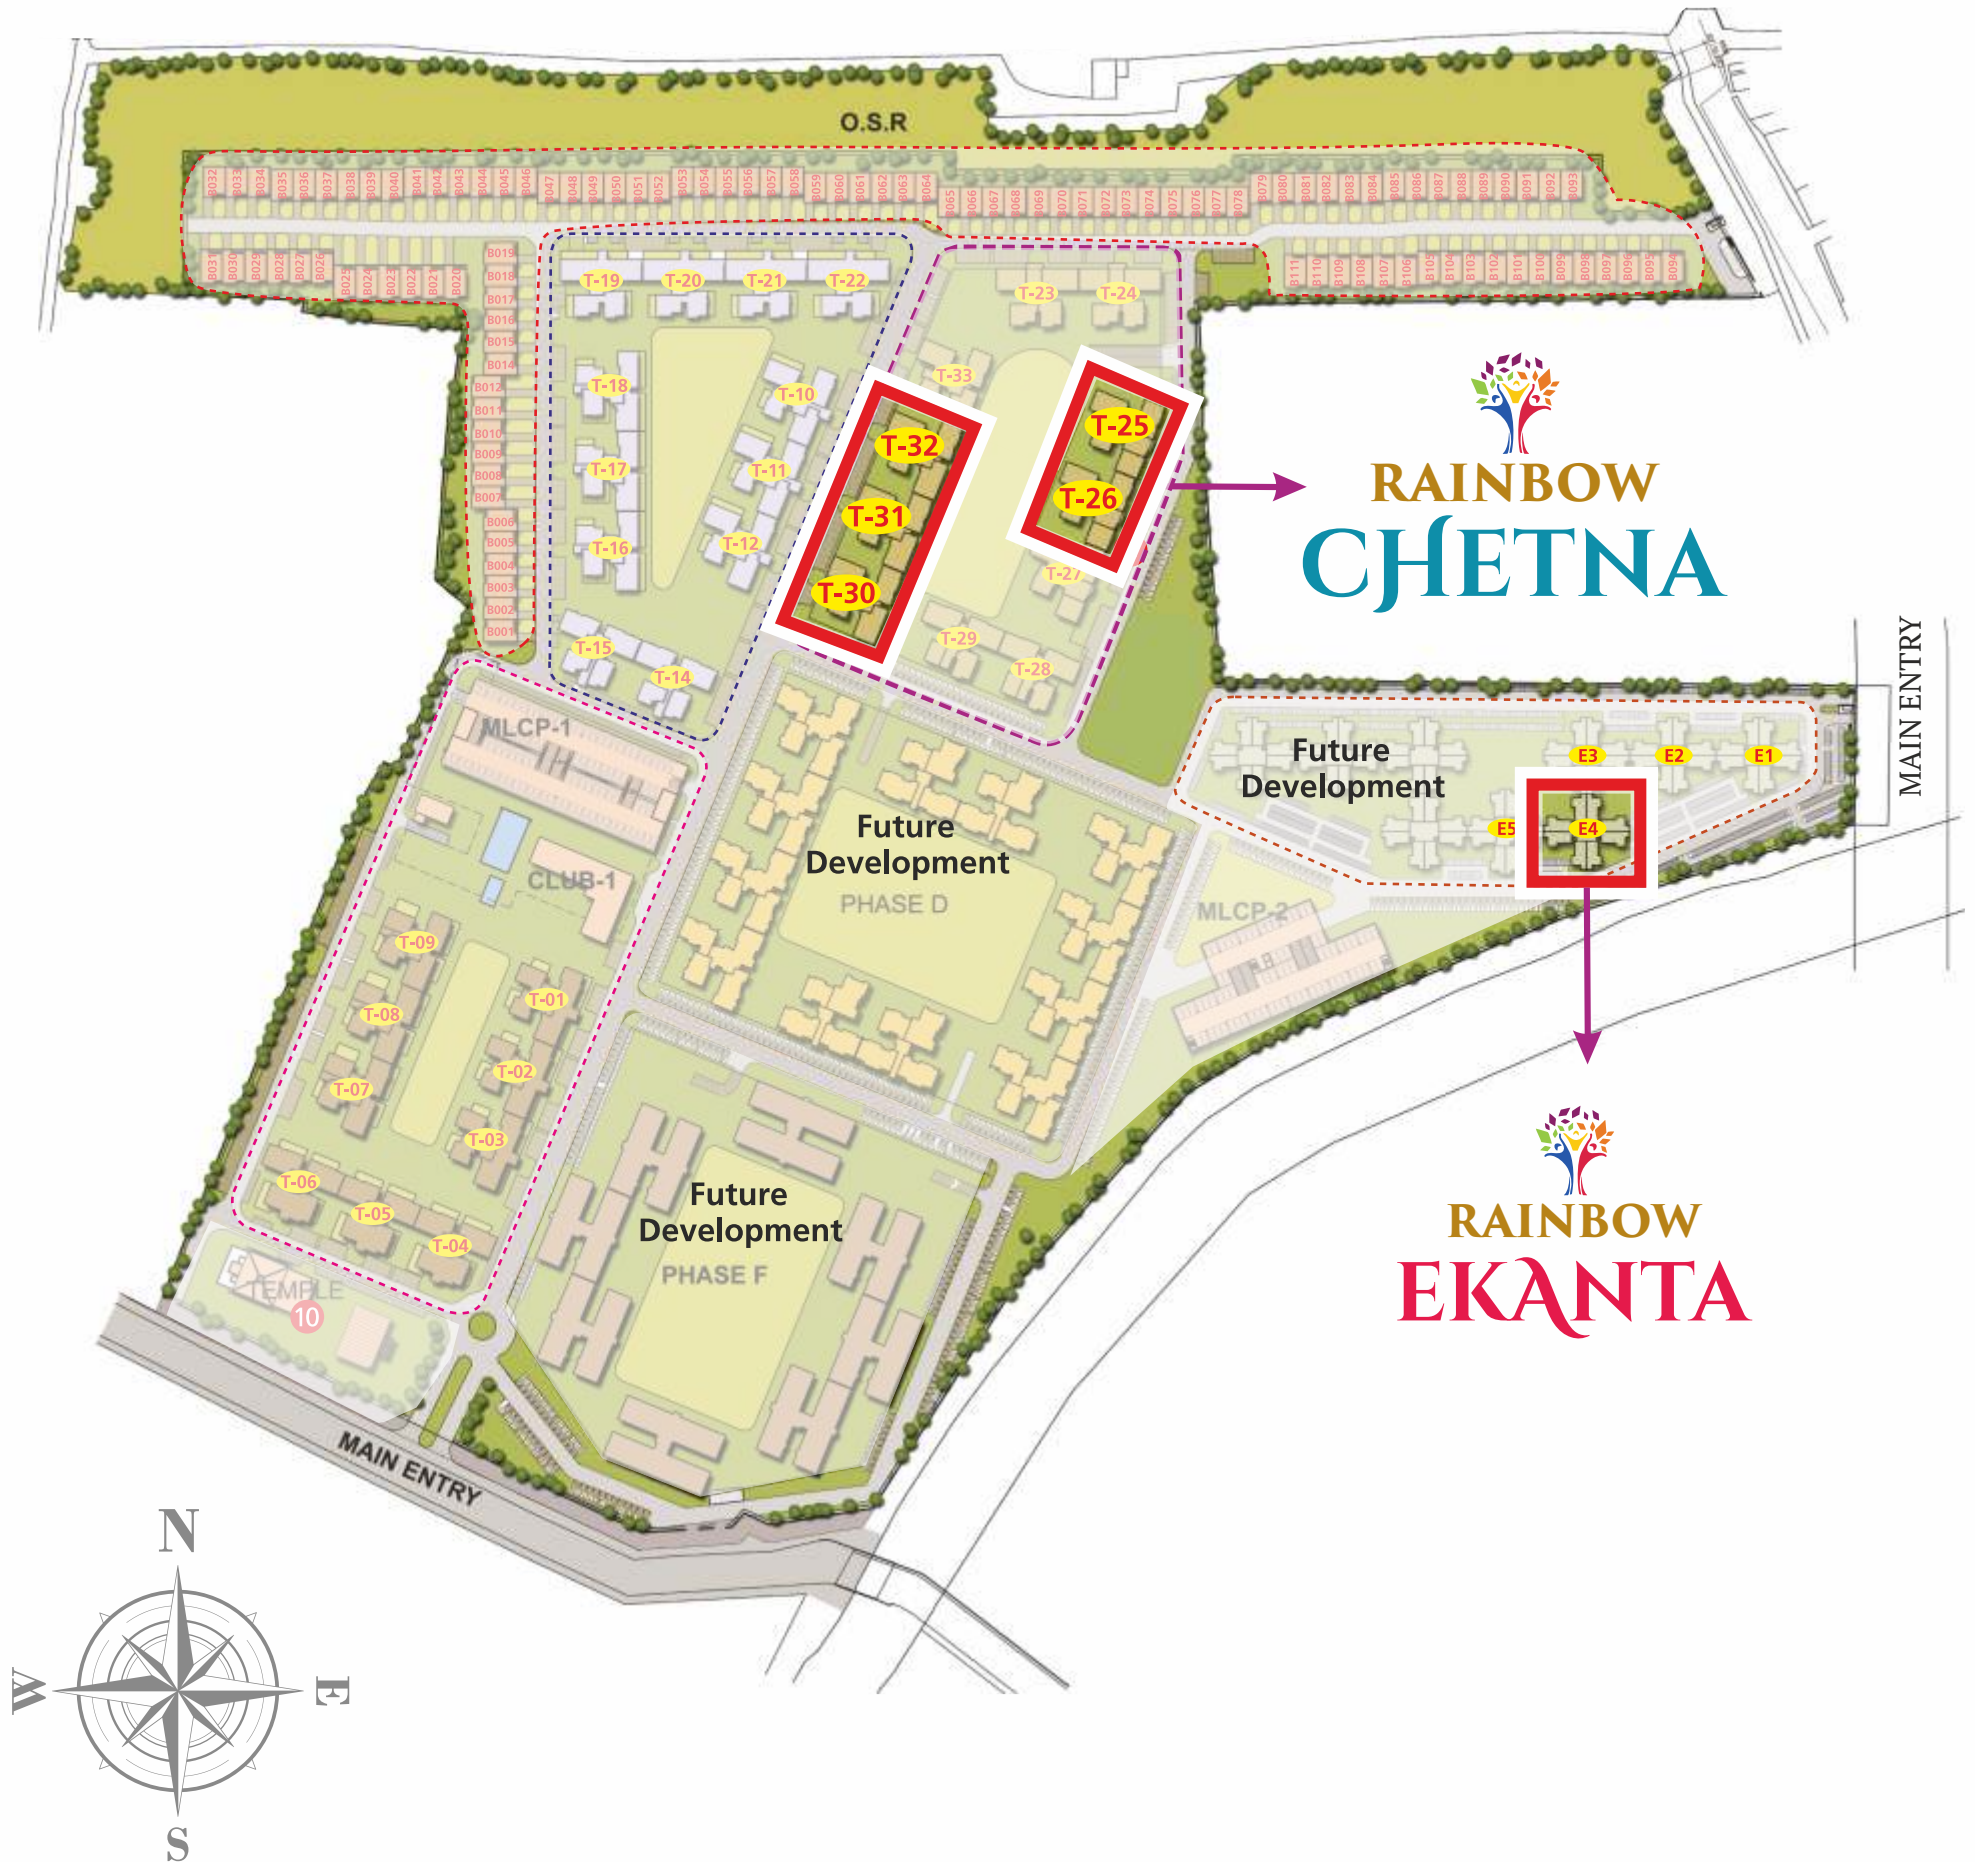

  
**RAINBOW  
CHETNA**

  
NORTH TOWN

Stephenson Road, Perambur, Chennai

*For More Details*

+919952666269

*Make A Perfect  
First Home!*

  
**RAINBOW  
CHETNA**

  
NORTH TOWN

# MASTER PLAN

  
**RAINBOW**  
**CHETNA**

  
**RAINBOW**  
**EKANTA**

**TYPICAL  
FLOOR PLAN**

TOWER  
25, 26, 30, 31, 32

North Town is strategically built in the heart of North Chennai creating a new residential hub in Chennai.