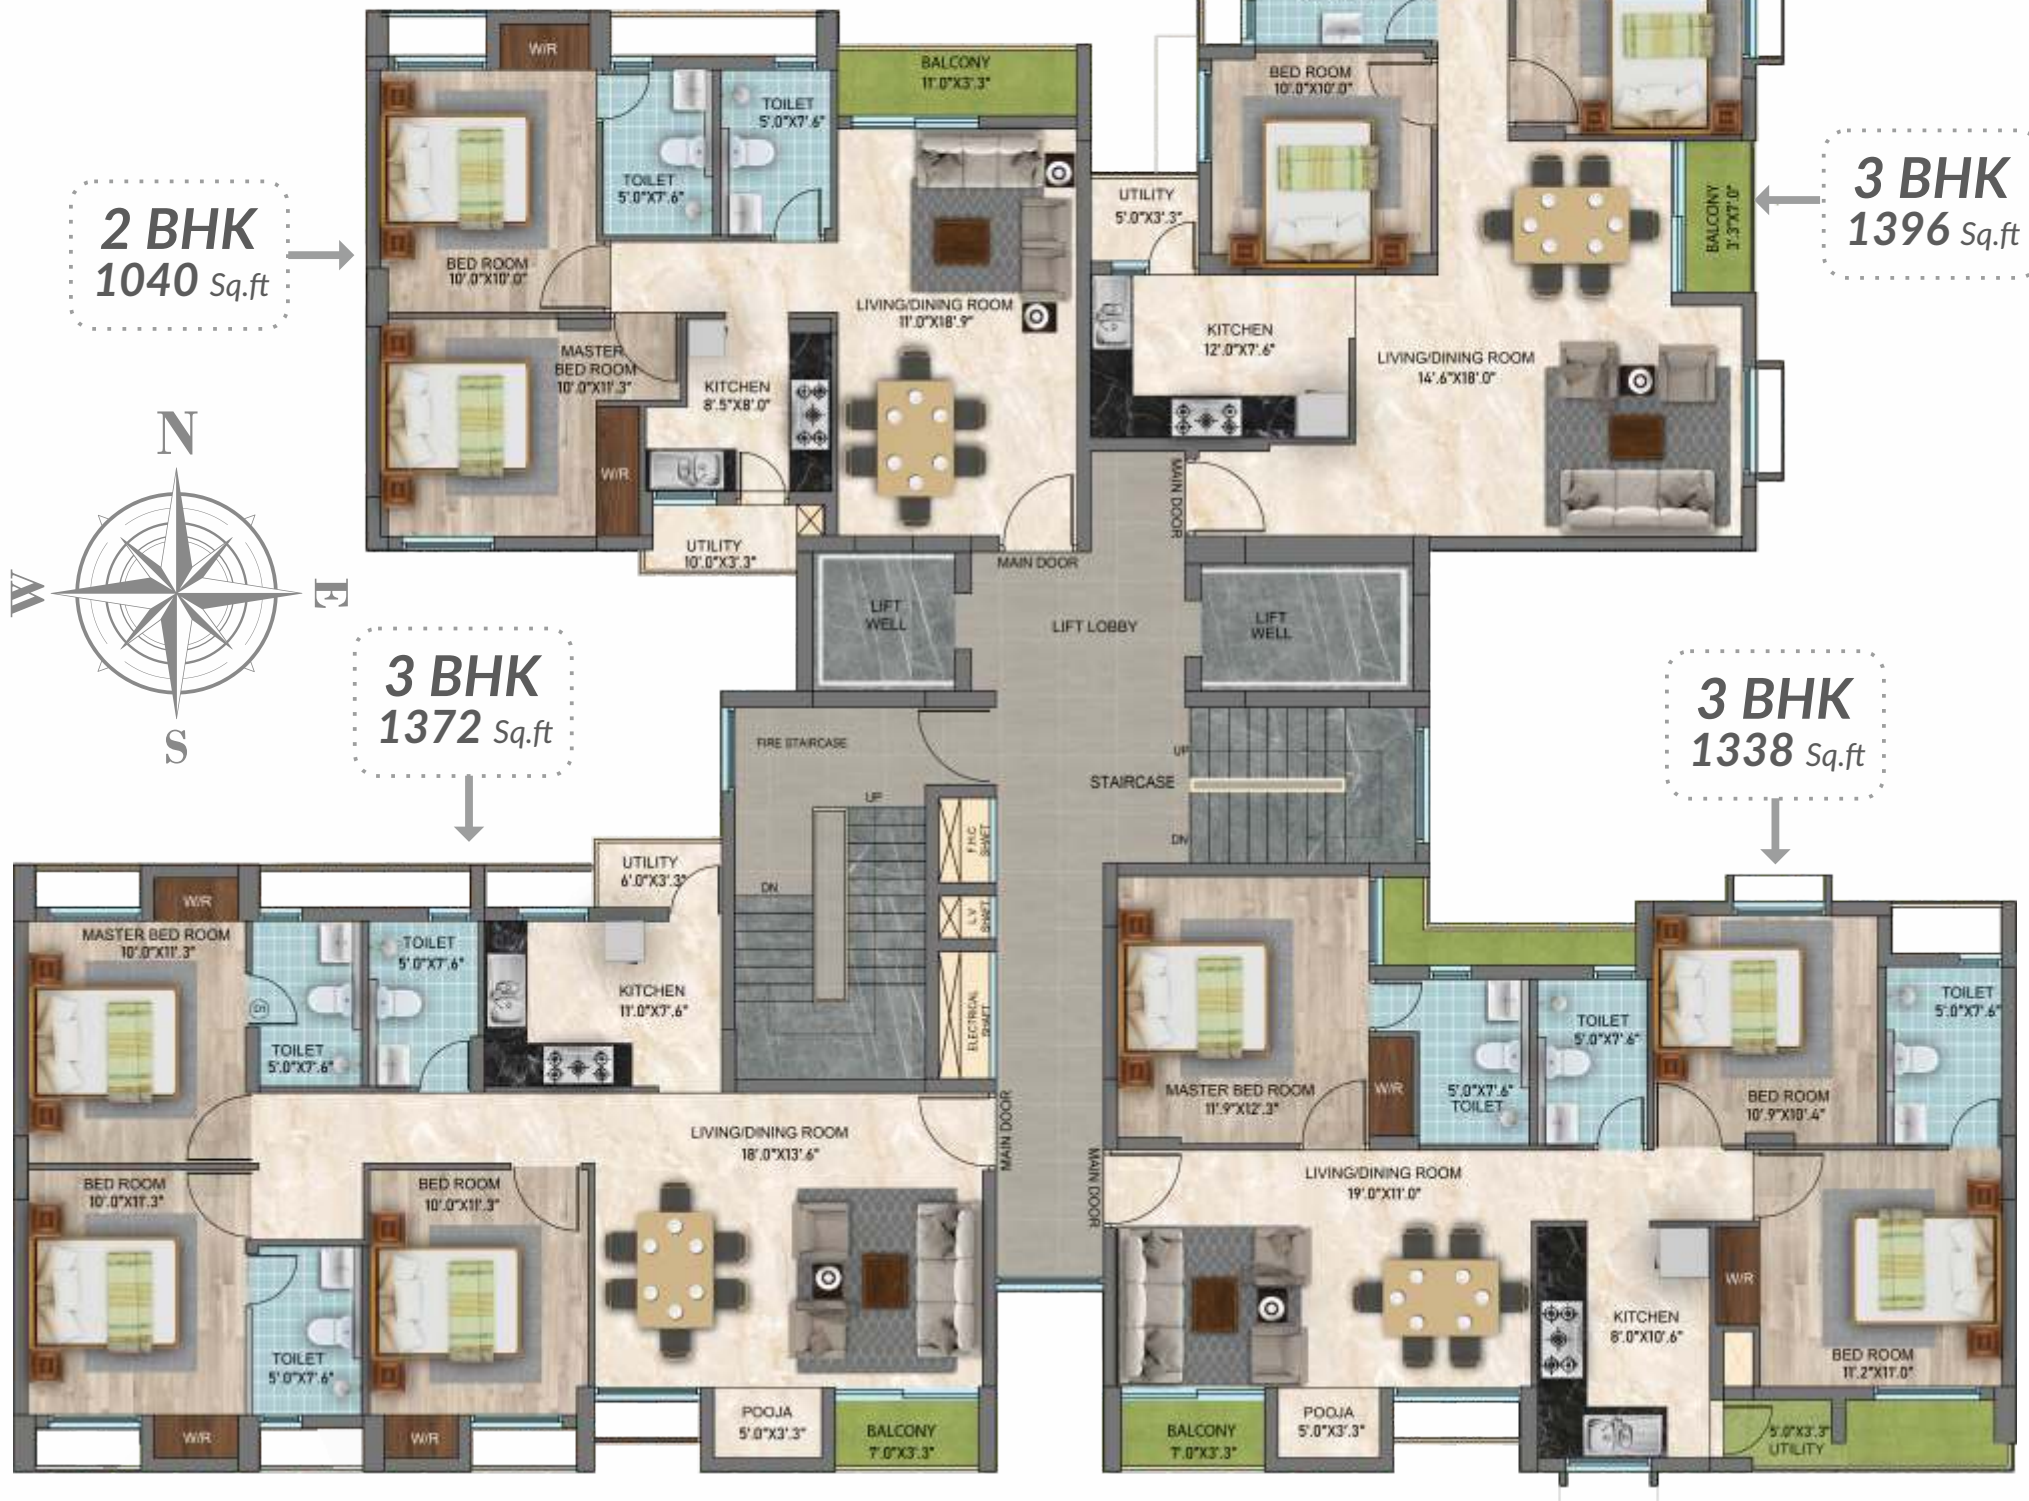

# MASTER PLAN

  
**RAINBOW**  
**CHETNA**

  
**RAINBOW**  
**EKANTA**

**TYPICAL  
FLOOR PLAN**

TOWER  
25, 26, 30, 31, 32

North Town is strategically built in the heart of North Chennai creating a new residential hub in Chennai.